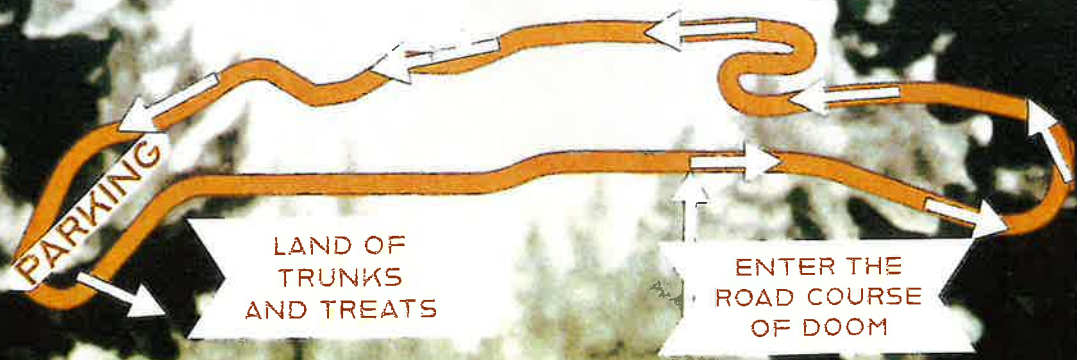

66 NIGHTMARE ON

MARK LYLE BOULEVARD™

PRESENTED BY

PACIFIC RACEWAYS

OCTOBER 30TH, 2022

11AM - 3PM

DRIVE ON THROUGH THE "ROAD COURSE OF DOOM", BEFORE TREKKING THROUGH THE "LAND OF TRUNKS AND TREATS!"

## 2022 Pacific Raceways Trunk or Treat

**What:** Trunk or Treat candy giveaway for kids

**When:** Sunday, October 30, 2022 – open to the public 11am – 3pm  
Display set-up begins at 9am

**Where:** Pacific Raceways road course and paddock

Clubs and vehicle collections can display on the "Road Course of Doom" and individual displays can showcase in the "Land of Trunks and Treats."

Be creative and have fun while supporting the local community! All cars, trucks, motorcycles, tractors, big rigs are encouraged to attend!